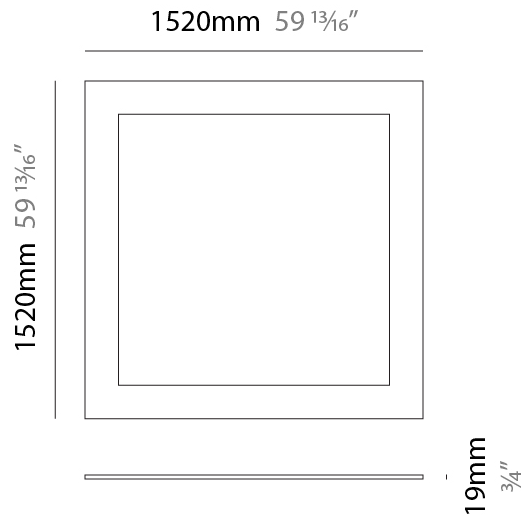

INFINITE FRAME SURFACE

A52058-

base number   Color   Finish
Temperature   Options

PROJECT _____
TYPE _____
SPECIFIER _____
QUANTITY _____
DATE _____

1. To build a product code in our configurator select the specify button on the base model # product page
2. To build a manual product code on this datasheet choose from the options listed below in blue font and add the suffix to the base model #

GENERAL

Series: Infinite Frame
Partner: Ivela
Division: Architectural
Installation: Surface
Product Type: Panels
Mounting Location: Ceiling
Light Distribution: Direct

PHYSICAL

Shape: Square
Length (mm): 1520
Length (in): 59 ¹³/₁₆"
Width (mm): 1520
Width (in): 59 ¹³/₁₆"
Height (mm): 19
Height (in): 3/4
Diffuser: PMMA - Opal
Fixture Finish: WHI / BLK / GLD
Fixture Material: Aluminum

ELECTRICAL

Lamp Type: LED
Input Wattage (W): 120
Total Output Wattage (W): 102
Dimming: Tri-Mode (Non-Dimming and Phase Dimming (120Vac only) and 0-10V Dimming)
Driver Included: No
Driver Location: Remote
Driver Type: Constant Voltage - Universal
Driver Class: Class 1 and Class 2
Housing: ENCP 6/8
Input Voltage (V): 120 - 277
Output Voltage (V): 24

LED

Color Temperature (°K): 2700 / 3000 / 4000
Max. Delivered Lumen (lm): 7200 / 7500 / 79550
Nominal Lumen (lm): 14400 / 15000 / 15900
CRI: >93 CRI
Lamp Life (hrs): 50000

OPTICAL

RATINGS AND CERTIFICATIONS

Certified By: CSA Certified to UL and CSA Standards
IP rating: IP20