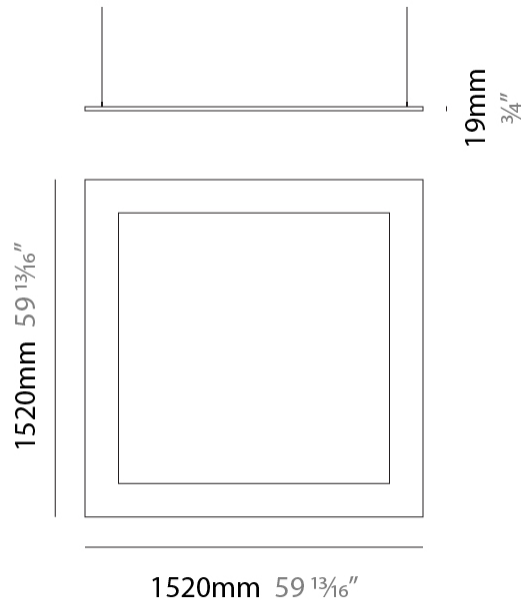

A51099- -

base number
Color   Temperature   Finish   Options

1. To build a product code in our configurator select the specify button on the base model # product page
2. To build a manual product code on this datasheet choose from the options listed below in blue font and add the suffix to the base model #

GENERAL

Series: Infinite Frame
Partner: Ivela
Division: Architectural
Installation: Suspension
Product Type: Panels
Mounting Location: Ceiling
Light Distribution: Direct

PHYSICAL

Shape: Square
Length (mm): 1520
Length (in): 59 ¹³/₁₆
Width (mm): 1520
Width (in): 59 ¹³/₁₆
Height (mm): 19
Height (in): 3/4
Max. Overall Height (mm): 2019
Max. Overall Height (in): 79 1/2
Diffuser: PMMA - Opal
Fixture Finish: WHI / BLK / GLD
Fixture Material: Aluminum
Cable Details: 2,000mm / 78 3/4" - Transparent Cable

ELECTRICAL

Lamp Type: LED
Input Wattage (W): 120
Total Output Wattage (W): 102
Dimming: Tri-Mode (Non-Dimming and Phase Dimming (120Vac only) and 0-10V Dimming)
Driver Included: No
Driver Location: Remote
Driver Type: Constant Voltage - Universal
Driver Class: Class 2
Housing: ENCP 5/6/8
Input Voltage (V): 120 - 277
Output Voltage (V): 24

LED

Color Temperature (°K): 2700 / 3000 / 4000
Max. Delivered Lumen (lm): 7200 / 7500 / 79550
Nominal Lumen (lm): 14400 / 15000 / 15900
CRI: >93 CRI
Lamp Life (hrs): 50000

OPTICAL

RATINGS AND CERTIFICATIONS

Certified By: CSA Certified to UL and CSA Standards
IP rating: IP20